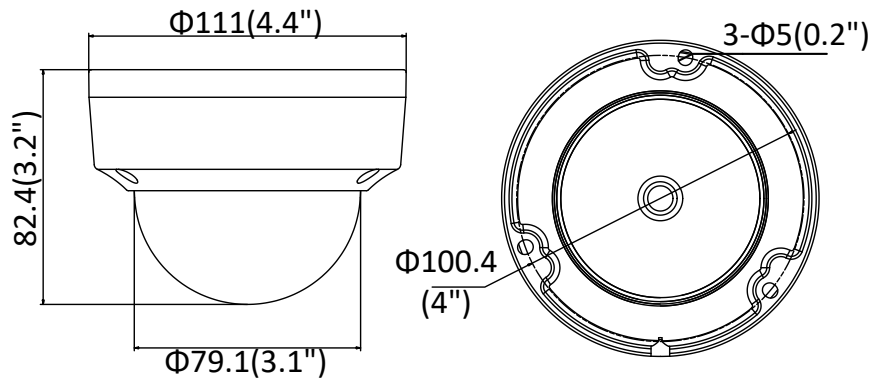

Dimension

Unit: mm